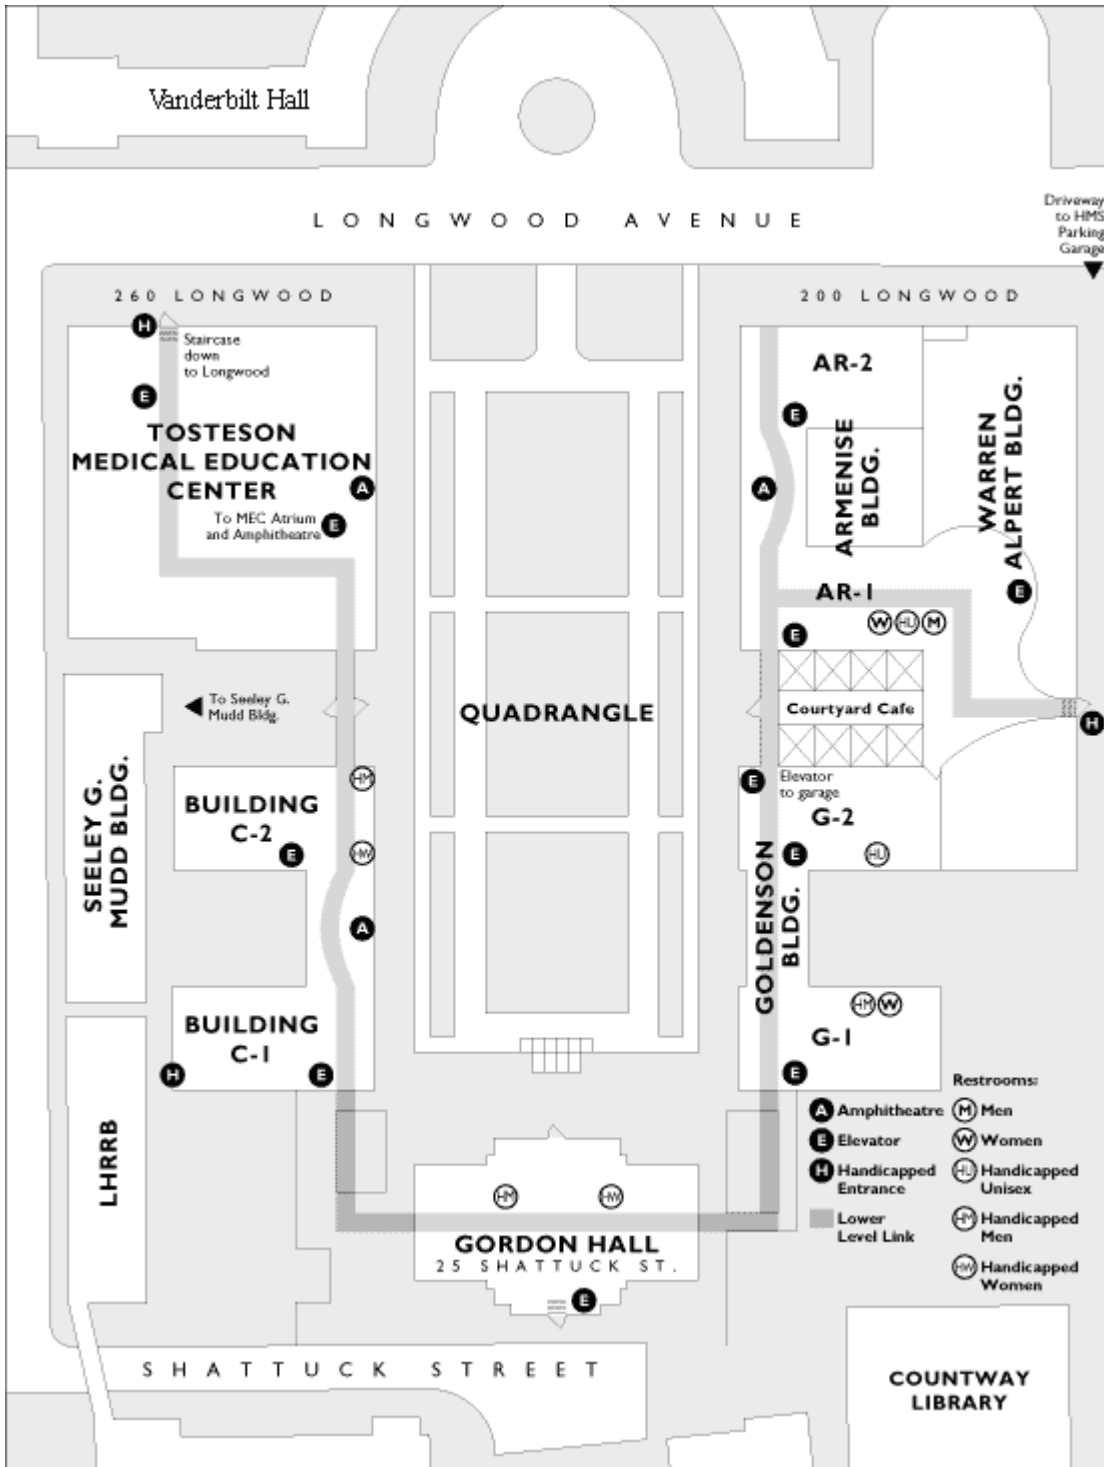

HMS WIRELESS QUAD MAP

North Quad:
 Vanderbilt Hall
 Center for Educational Computing
 Common Room
 Culver Lounge
 Deanery

HMS IT Department (basement)

HMS WIRELESS QUAD MAP

NRB

Skylobby
Conference area
8th and 9th floors eating area (in progress)
8th floor room 839D (in progress)
9th floor room 933 and Pathology Chair's
office room 930 (in progress)

HIM

Conference room

East Quad:

Courtyard Café

HSDM

2nd floor around room 202
2nd floor around room 203

Goldenson

Entire Building

Armenise

3rd floor around room 330
4th floor around rooms 408 and 427
6th floor around rooms 632 and 616

Warren Alpert

4th floor
5th floor
3rd floor room 338

HSDMR

1st floor

641 Huntington Ave

1st floor around room 106

643 Huntington Ave

2nd floor around room 209

South Quad:

Countway Library

Entire Library

Gordon Hall

1st floor DME office
3rd floor student affairs

West Quad: